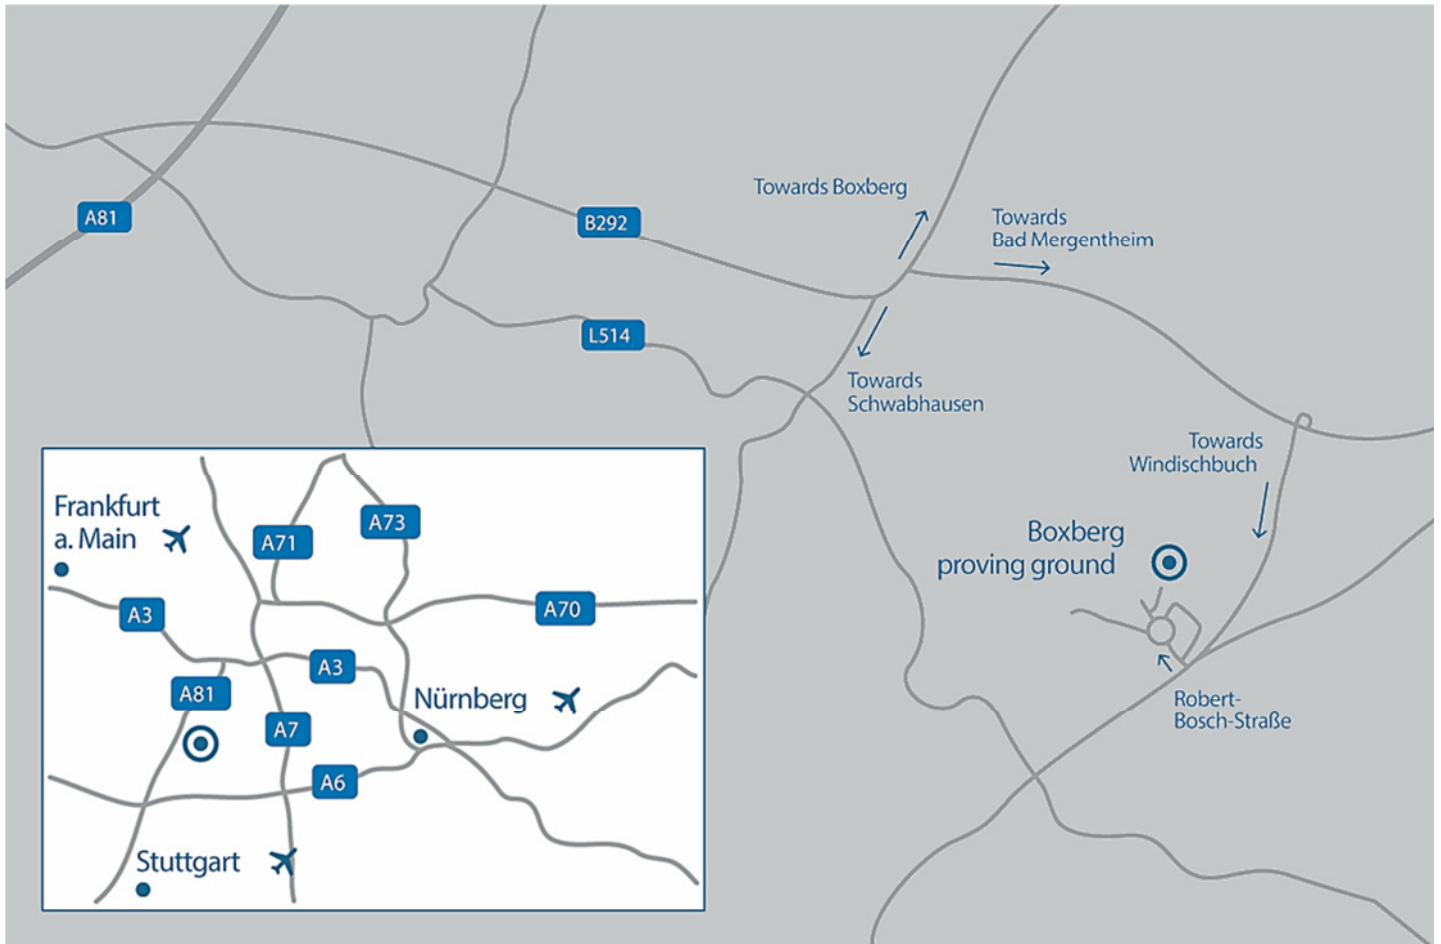

8. Contact

8.2 How to Reach Us

April 2017

The simplest way to reach the Boxberg Proving Ground quickly is via the A81 motorway (Heilbronn-Würzburg). The Proving Ground itself is only about 10 minutes away from the motorway exit "Boxberg". Simply follow the "BOSCH" signposts to Boxberg Proving Ground.