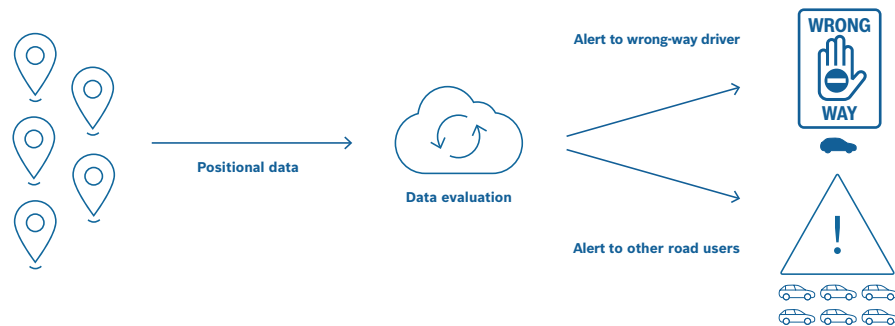

Cloud-based wrong-way driver warning

Guardian angels from the data heavens

Connected mobility

Effective protection against wrong-way drivers – easy to integrate into on-board systems

- ▶ Connected solution offers protection against wrong-way drivers with fast, precise information
- ▶ Recognition of wrong-way drivers and alert sent to the offender as well as to other road users in the danger area – within seconds
- ▶ Precise instructions help drivers resolve the situation safely
- ▶ Data basis provided by anonymized communication of vehicles' positions to the cloud in real time as they enter or exit the freeway
- ▶ System serves as the foundation for a nearly universal solution

more safety

through targeted alerts to wrong-way drivers and road users in the immediate vicinity

just 10 seconds

is all it takes to send the cloud-based wrong-way driver alert – much faster than current technologies.