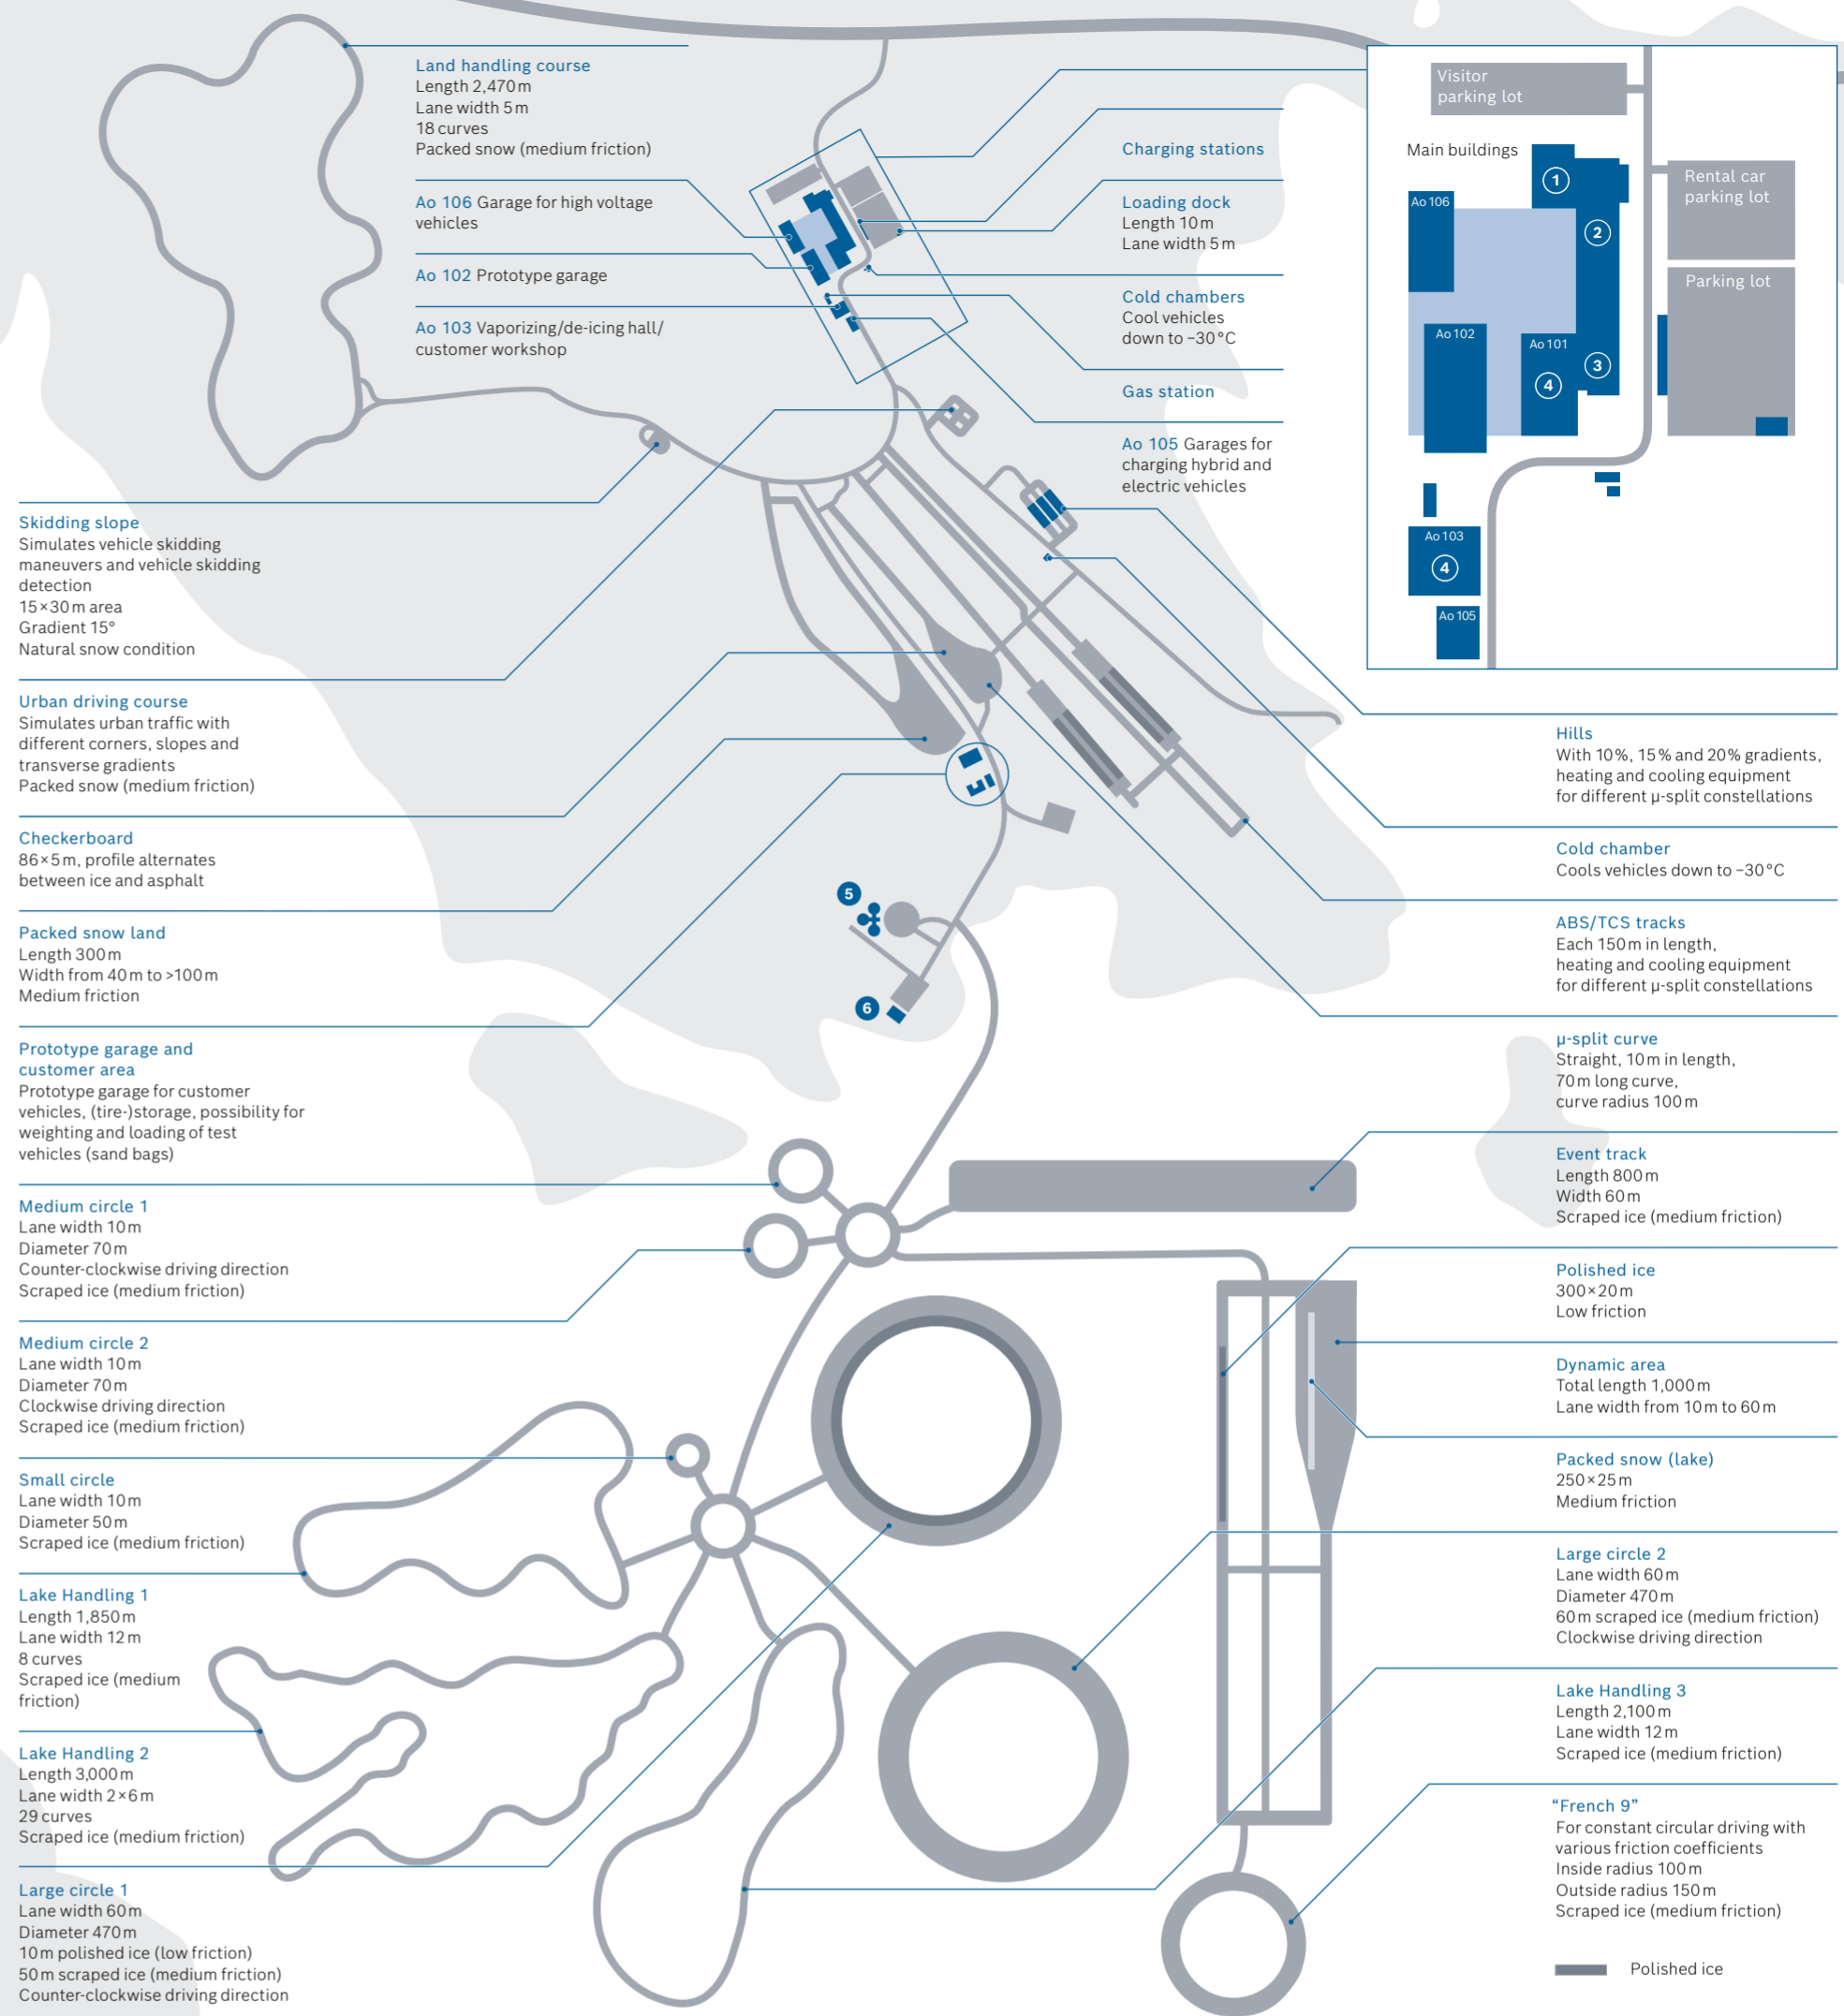

50

exciting events take place at the winter test center each season, including numerous customer and product presentations and as well as marketing events.

32 km

of internal road networks, including track modules, on which the safety and comfort of systems and vehicles are tested and optimized under the most extreme conditions.