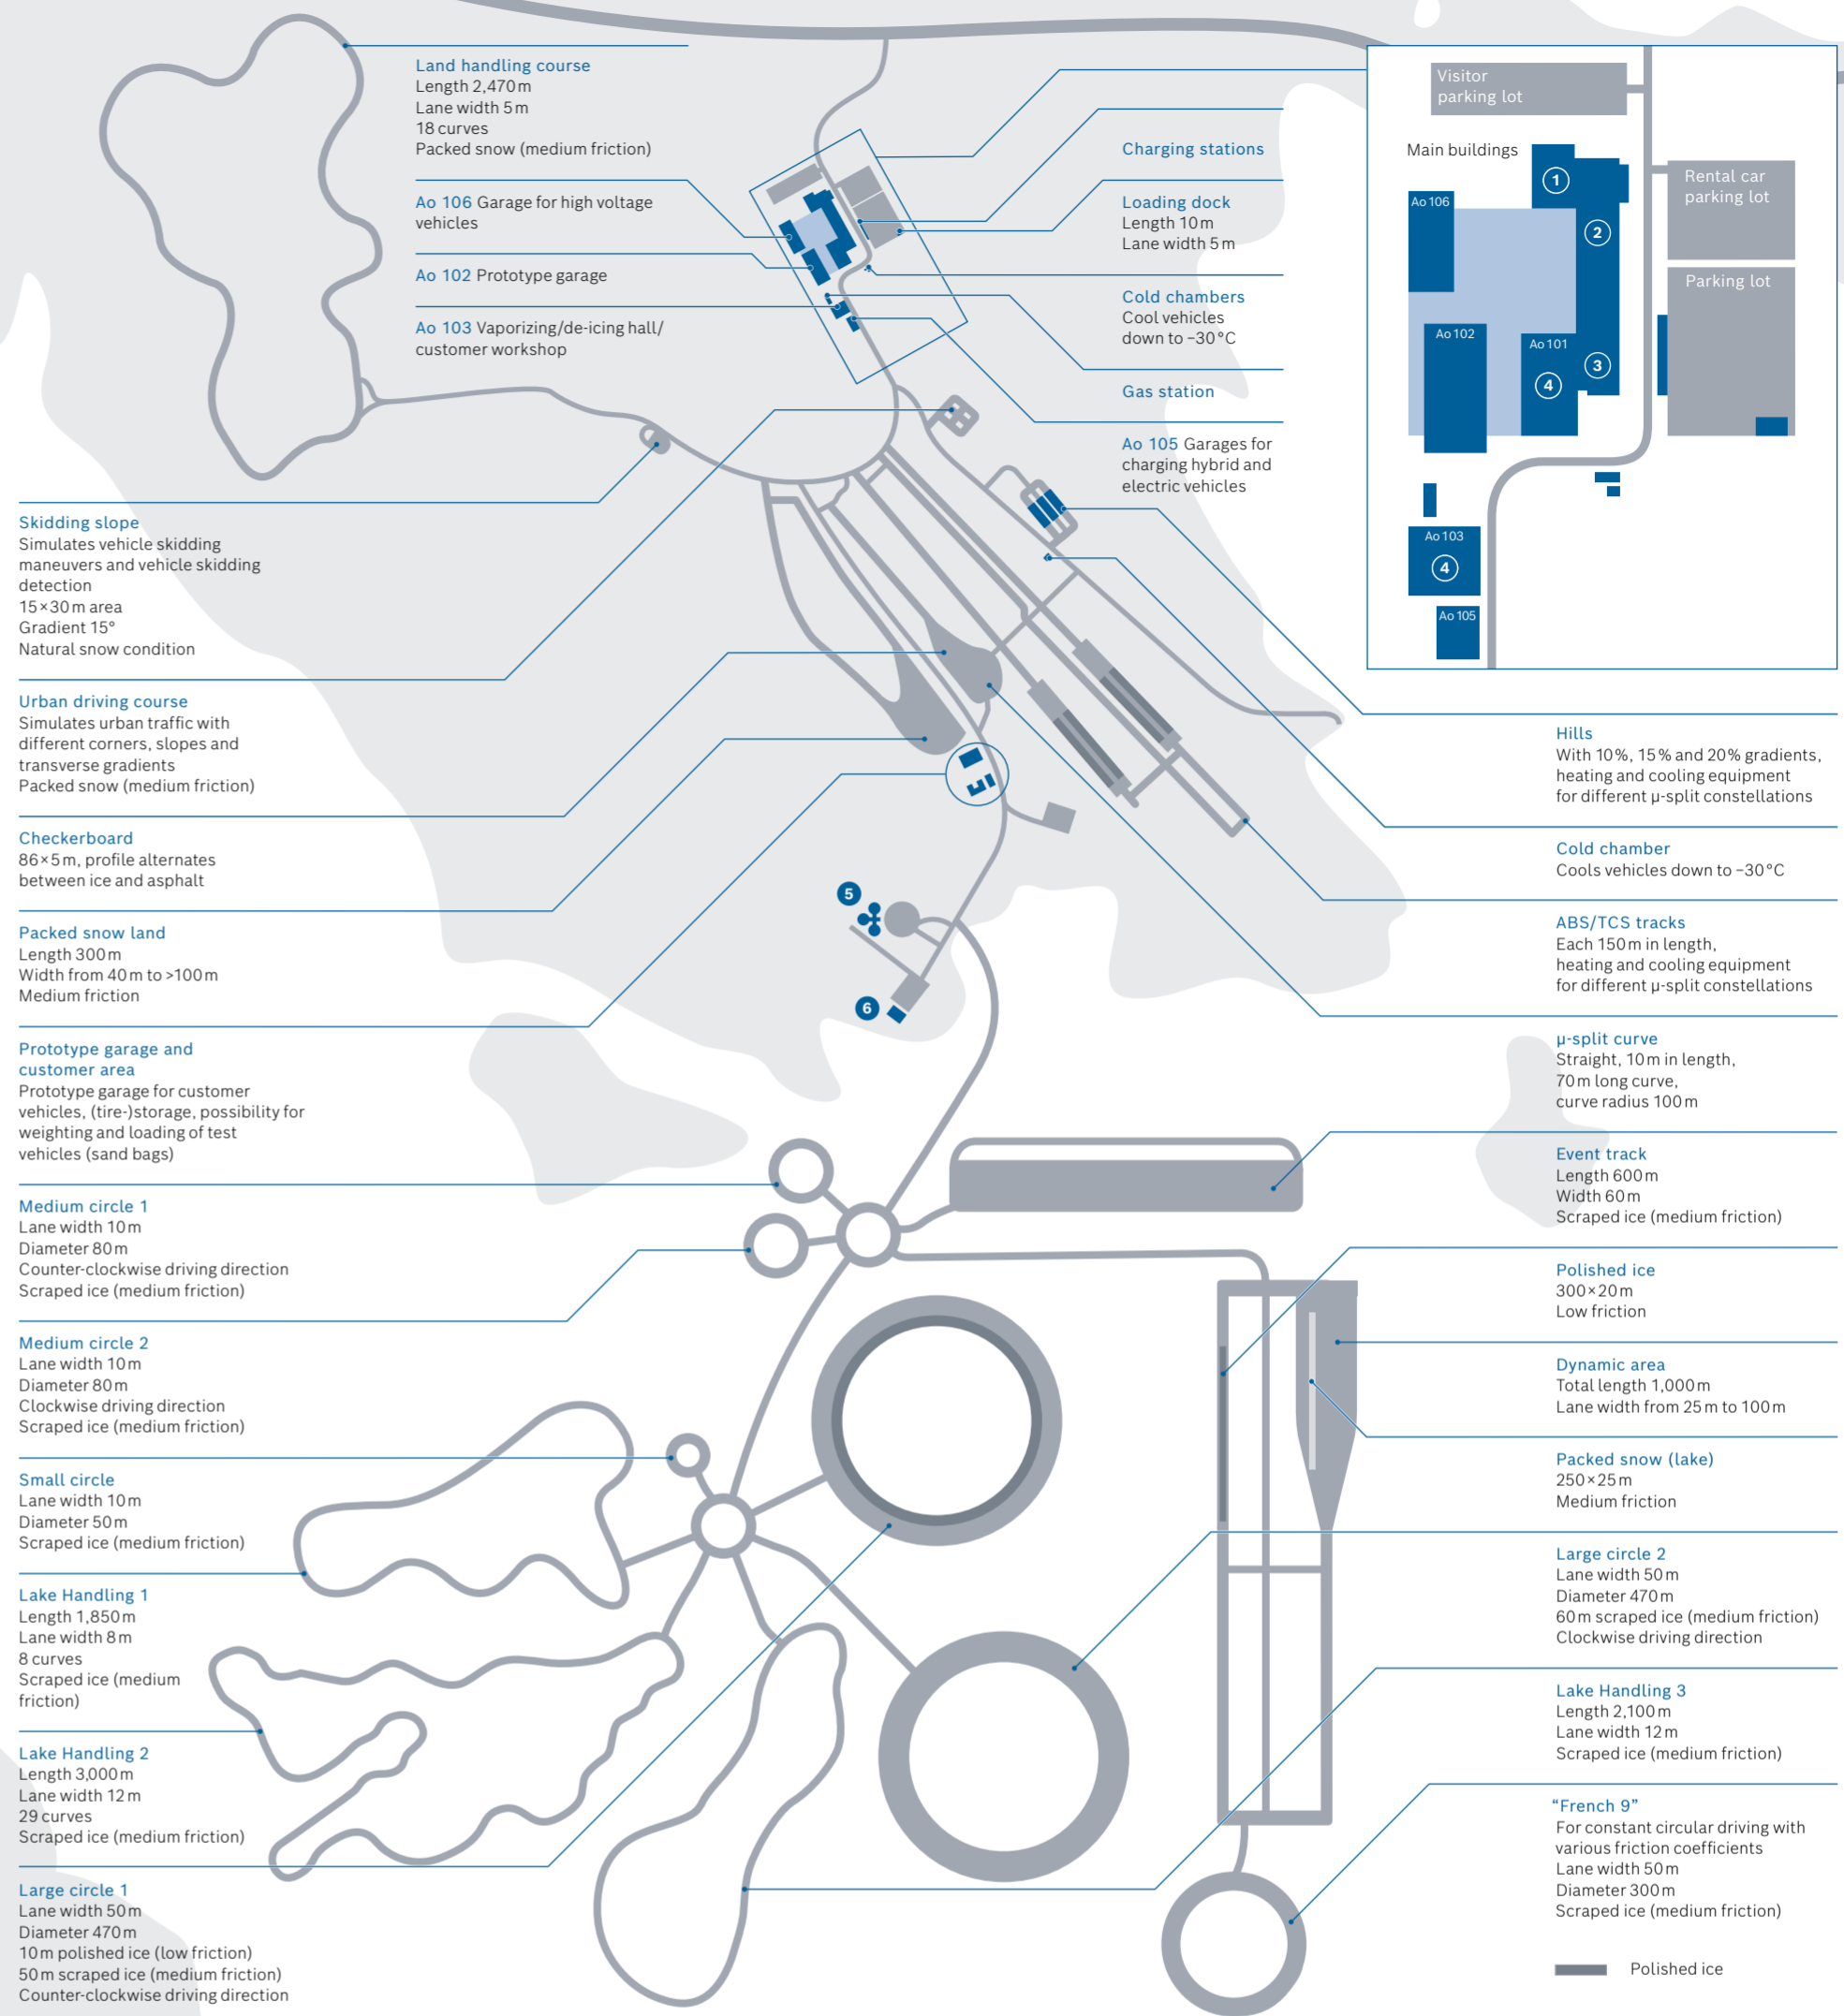

50

exciting events take place at the winter test center each season, including numerous customer and product presentations and as well as marketing events.

32 km

of internal road networks, including track modules, on which the safety and comfort of systems and vehicles are tested and optimized under the most extreme conditions.