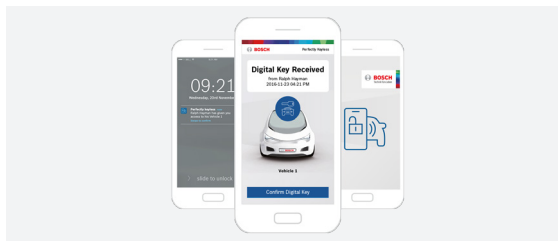

Perfectly keyless

Precise wireless localization and secure key management

BOSCH
Invented for life

The smartphone replaces the vehicle key for greater convenience and flexibility

secure key management

makes it possible to use digital keys on a mobile phone

reliable key location

makes it possible to lock, unlock and start the vehicle securely

- ▶ The keyless vehicle access system allows for passive vehicle access and start, controlled by a digital key on a smartphone, requiring no action on the part of the driver
- ▶ Smartphone and vehicle perform the locking and unlocking processes reliably and with precision
- ▶ When the driver gets out, the vehicle independently starts to search for the key: if the smartphone leaves the locking zone, it automatically locks itself; the driver is notified by a confirmation message on their smartphone; when the driver returns to the locking zone, the car is unlocked automatically
- ▶ Using the app, the registered drivers can grant other users access to their key; this authorization can be set up with time and location limits
- ▶ Each user receives their own personal key, which is sent by cloud; this enables the personalization of vehicle settings for each user