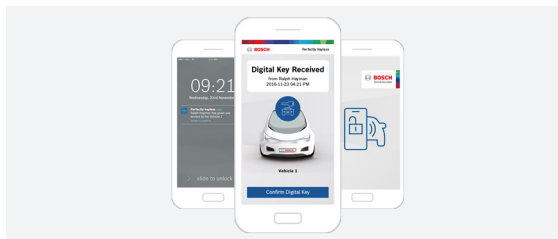

Perfectly keyless

Precise wireless localization and secure key management

BOSCH
Invented for life

The smartphone replaces the vehicle key for greater convenience and flexibility

secure key management

makes it possible to use digital keys on a mobile phone

reliable key location

makes it possible to lock, unlock and start the vehicle securely

- ▶ The keyless vehicle access system allows for passive vehicle access and start, controlled by a digital key on a smartphone, requiring no action on the part of the driver
- ▶ Smartphone and vehicle perform the locking and unlocking processes reliably and with precision
- ▶ When the driver gets out, the vehicle independently starts to search for the key: if the smartphone leaves the locking zone, it automatically locks itself; the driver is notified by a confirmation message on their smartphone; when the driver returns to the locking zone, the car is unlocked automatically
- ▶ Using the app, the registered drivers can grant other users access to their key; this authorization can be set up with time and location limits
- ▶ Each user receives their own personal key, which is sent by cloud; this enables the personalization of vehicle settings for each user